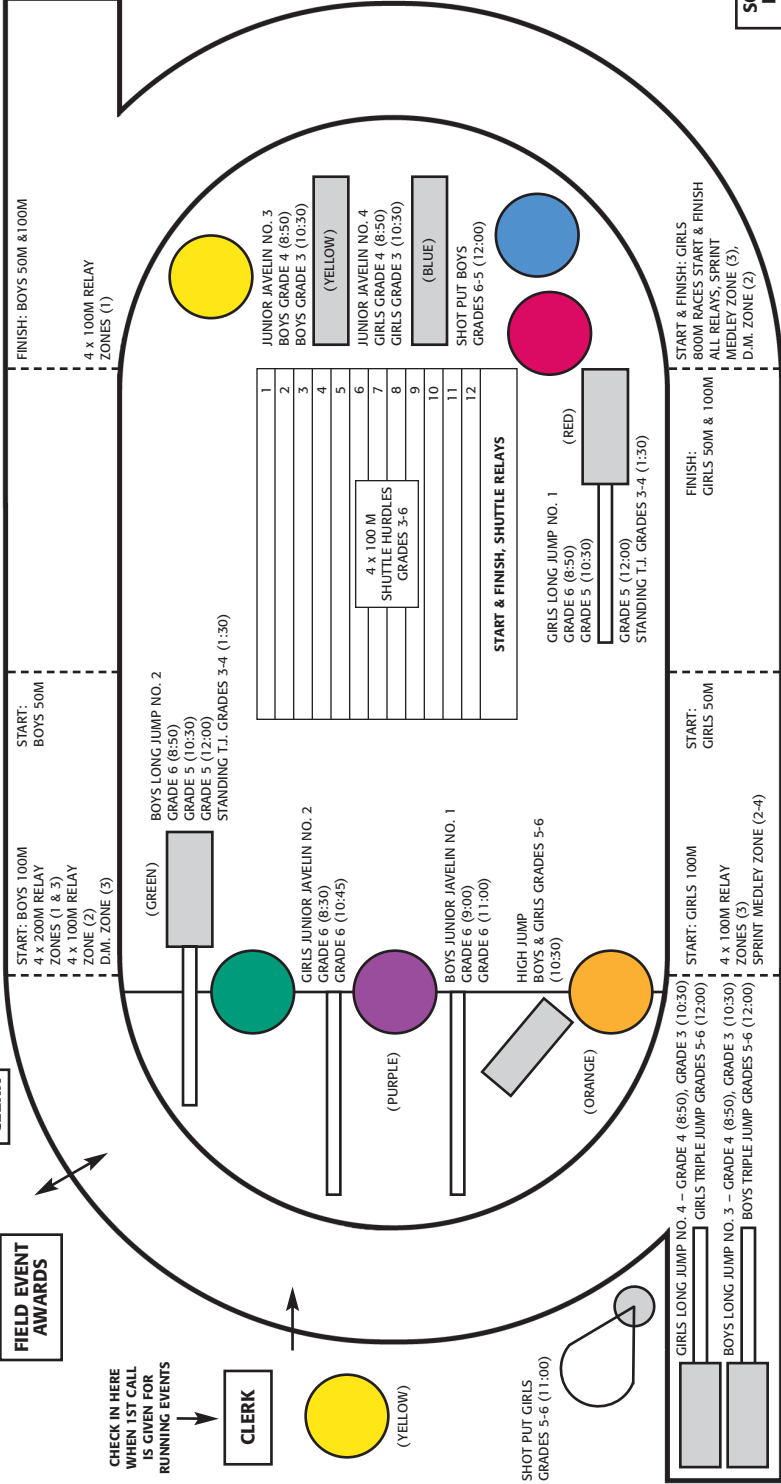

ELEMENTARY SCHOOL DIVISION SATURDAY

S.W.

N.W.

S.E.

N.E.

FIELD HOUSE

MAIN STADIUM ENTRANCE

FIELD EVENT AWARDS

FIELD EVENT ENTRANCE

REST ROOM

REST ROOM

CHECK IN HERE WHEN 1ST CALL IS GIVEN FOR RUNNING EVENTS

CLERK

FINISH: BOYS 500M & 1000M

4 x 100M RELAY ZONES (1)

START: BOYS 500M

START: BOYS 1000M
4 x 200M RELAY ZONES (1 & 3)
4 x 100M RELAY ZONE (2)
D.M. ZONE (3)

BOYS LONG JUMP NO. 2
GRADE 6 (8:50)
GRADE 5 (10:30)
GRADE 5 (12:00)
STANDING T.J. GRADES 3-4 (1:30)

1	4 x 100 M SHUTTLE HURDLES GRADES 3-6
2	
3	
4	
5	
6	
7	
8	
9	
10	
11	
12	

START & FINISH: SHUTTLE RELAYS

HIGH JUMP
BOYS & GIRLS GRADES 5-6 (10:30)

SHOT PUT GIRLS GRADES 5-6 (11:00)

JUNIOR JAVELIN NO. 3
BOYS GRADE 4 (8:50)
BOYS GRADE 3 (10:30)

JUNIOR JAVELIN NO. 4
GIRLS GRADE 4 (8:50)
GIRLS GRADE 3 (10:30)

SHOT PUT BOYS GRADES 6-5 (12:00)

GIRLS LONG JUMP NO. 1
GRADE 6 (8:50)
GRADE 5 (10:30)

GIRLS LONG JUMP NO. 4 - GRADE 4 (8:50), GRADE 3 (10:30)

GIRLS TRIPLE JUMP GRADES 5-6 (12:00)

BOYS LONG JUMP NO. 3 - GRADE 4 (8:50), GRADE 3 (10:30)

BOYS TRIPLE JUMP GRADES 5-6 (12:00)

START: GIRLS 1000M

4 x 100M RELAY ZONES (3)

SPRINT MEDLEY ZONE (2-4)

FINISH: GIRLS 500M & 1000M

STANDING T.J. GRADES 3-4 (1:30)