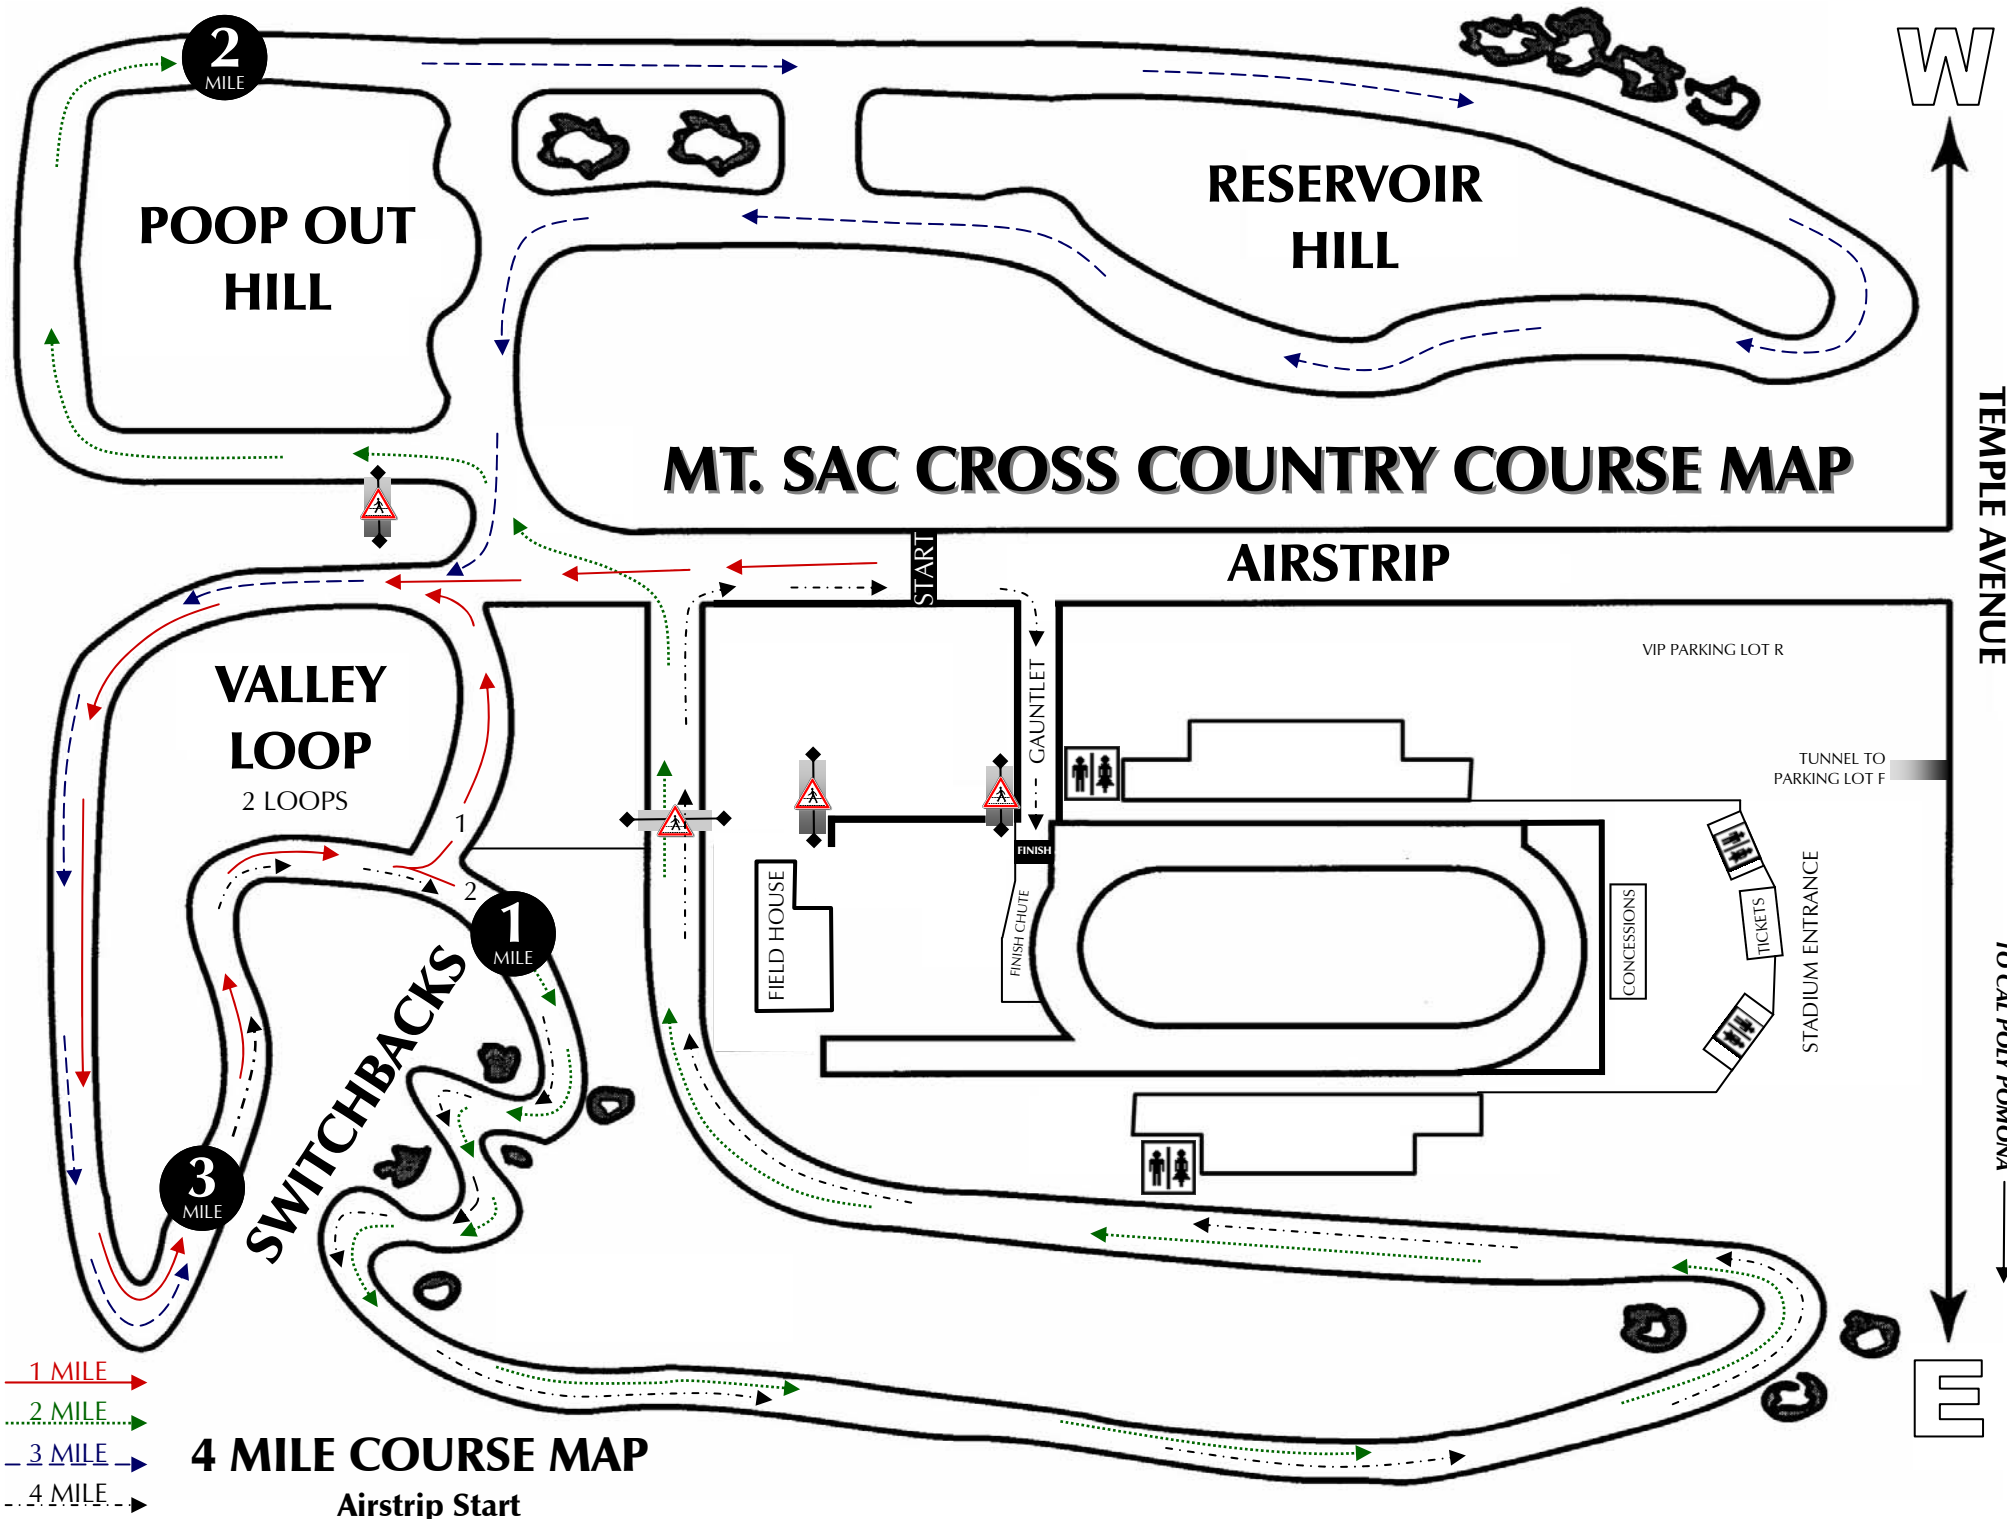

- 1 MILE →
- 2 MILE →
- 3 MILE →

3 MILE COURSE MAP
Airstrip Start

W

TEMPLE AVENUE

TO CAL POLY POMONA

E

- 1 MILE
- 2 MILE
- 3 MILE

2.25 MILE COURSE MAP
 Airstrip Start - High School Heat Course

3 MILE COURSE MAP
Grass Start

- 1 MILE (solid red line)
- 2 MILE (dotted green line)
- 3 MILE (dashed blue line)
- 4 MILE (dash-dot black line)

4 MILE COURSE MAP
Airstrip Start

4 MILE COURSE MAP
Grass Start

MT. SAC CROSS COUNTRY COURSE MAP

2 MILE COURSE MAP
6th, 7th and 8th Grade

1 MILE
2 MILE

W

TEMPLE AVENUE

TO CAL POLY POMONA

E

POOP OUT HILL

FINISH

VIP PARKING LOT R

TUNNEL TO PARKING LOT F

CONCESSIONS

TICKETS

STADIUM ENTRANCE

1.2 MILE COURSE MAP
5th Grade

.8 MILE COURSE MAP
3rd and 4th Grade