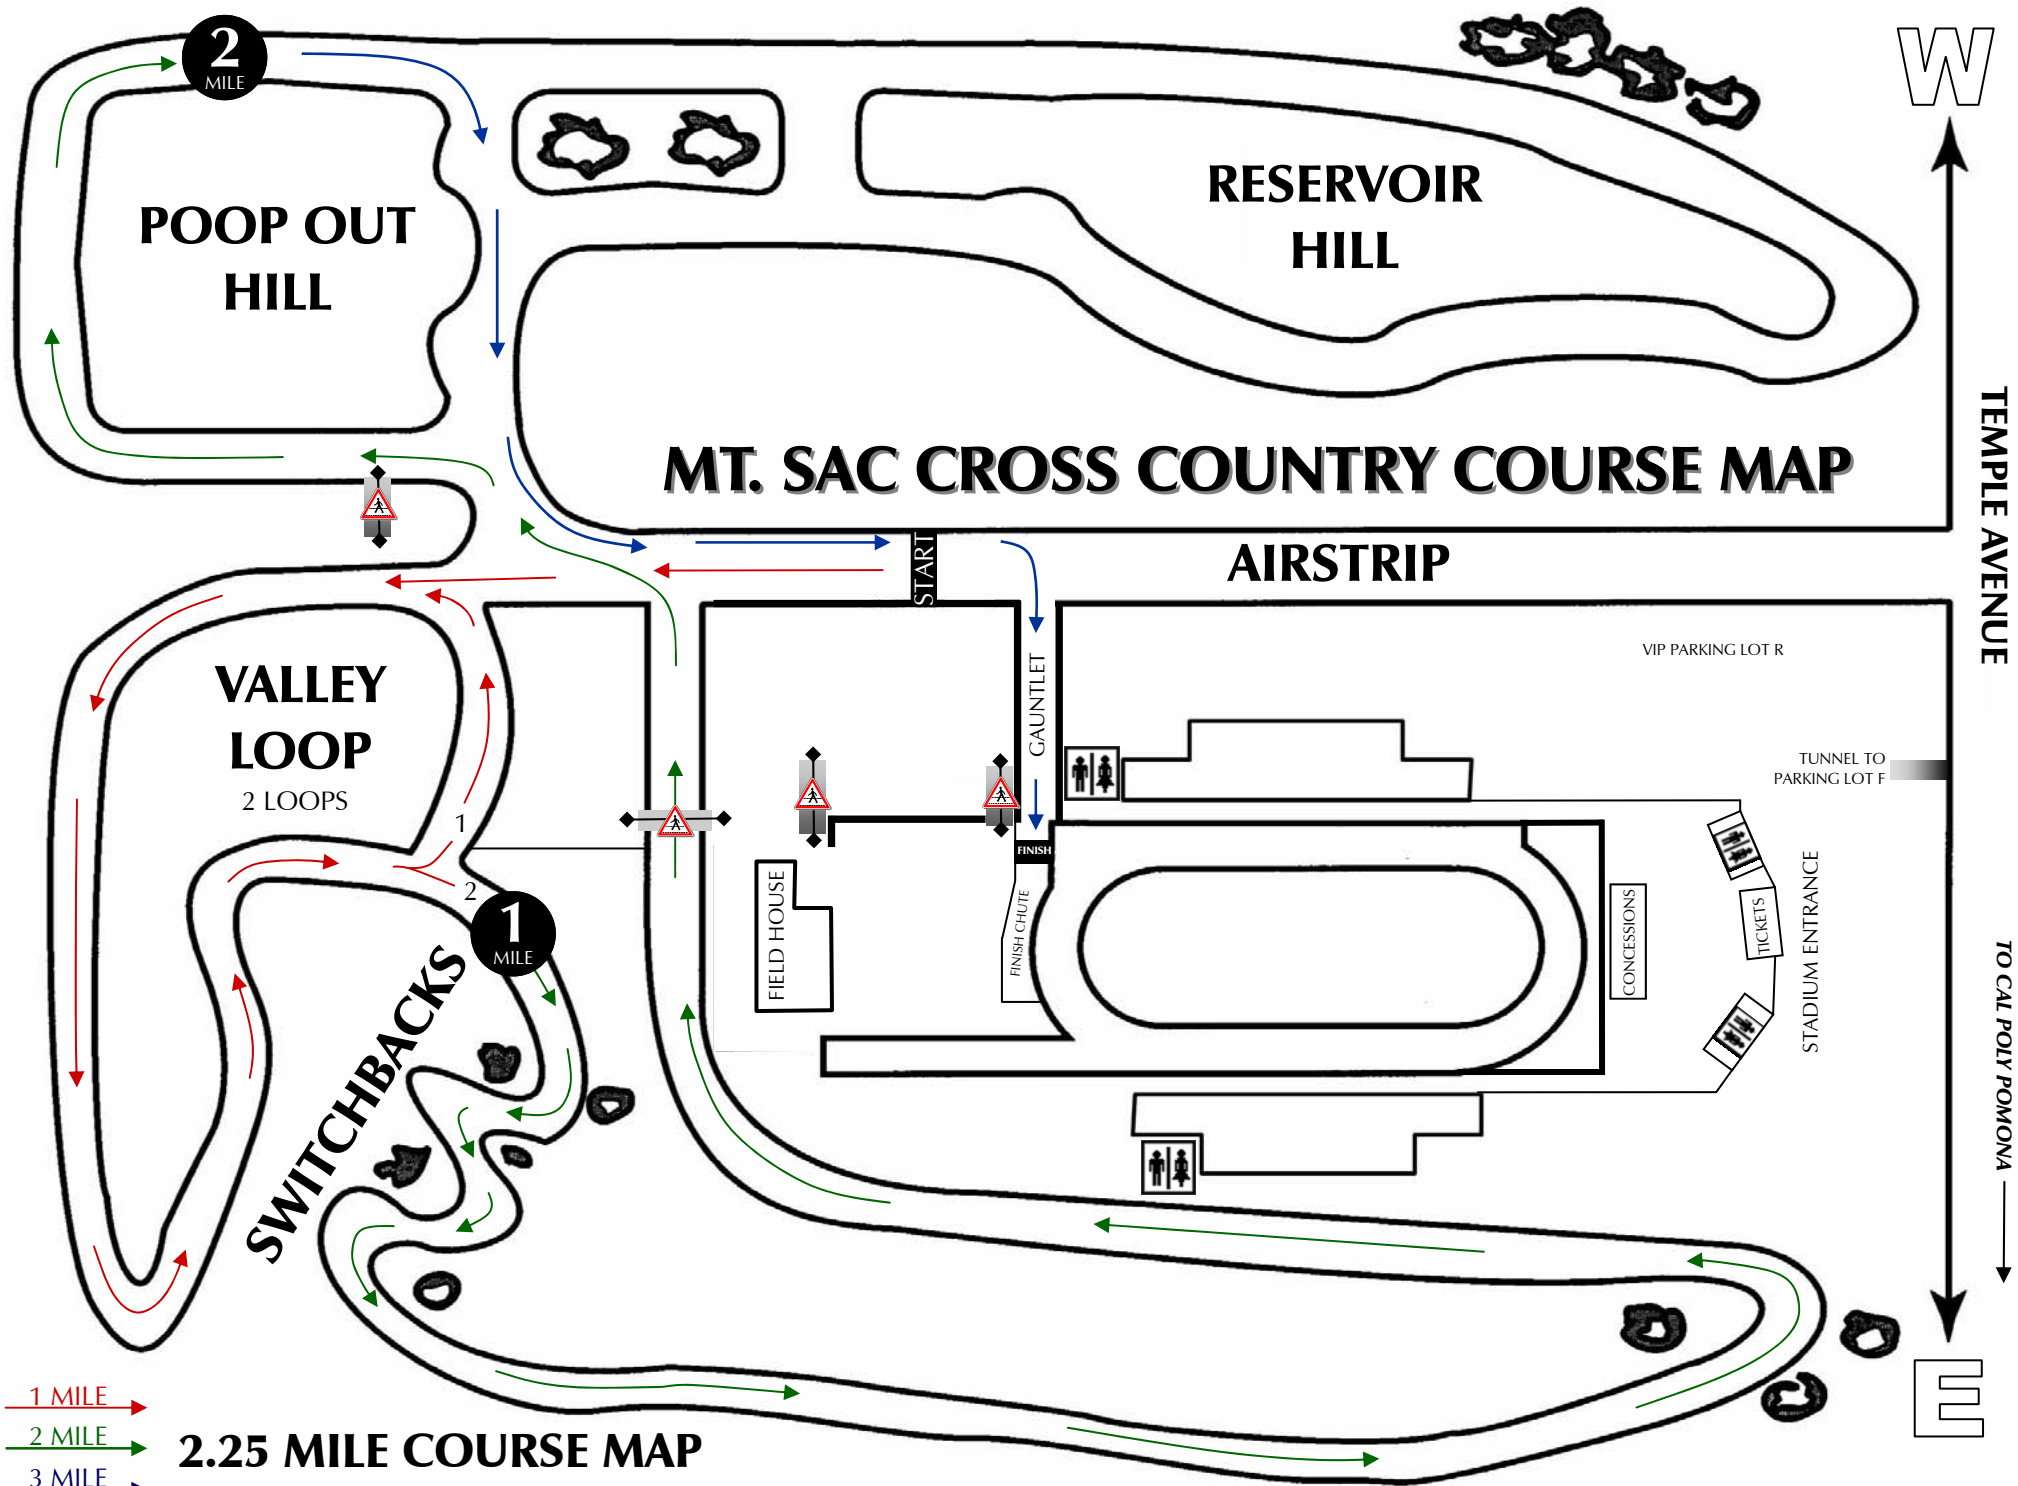

- 1 MILE →
- 2 MILE →
- 3 MILE →

3 MILE COURSE MAP
Airstrip Start

W

TEMPLE AVENUE

TO CAL POLY POMONA

E

- 1 MILE
- 2 MILE
- 3 MILE

2.25 MILE COURSE MAP
 Airstrip Start - High School Heat Course

3 MILE COURSE MAP
Grass Start

- 1 MILE (solid red line)
- 2 MILE (dotted green line)
- 3 MILE (dashed blue line)
- 4 MILE (dash-dot black line)

4 MILE COURSE MAP
Airstrip Start

4 MILE COURSE MAP
Grass Start

MT. SAC CROSS COUNTRY COURSE MAP

2 MILE COURSE MAP
6th, 7th and 8th Grade

1 MILE
2 MILE

W

TEMPLE AVENUE

TO CAL POLY POMONA

E

POOP OUT HILL

FINISH

VIP PARKING LOT R

TUNNEL TO PARKING LOT F

CONCESSIONS

TICKETS

STADIUM ENTRANCE

1.2 MILE COURSE MAP
5th Grade

.8 MILE COURSE MAP
3rd and 4th Grade