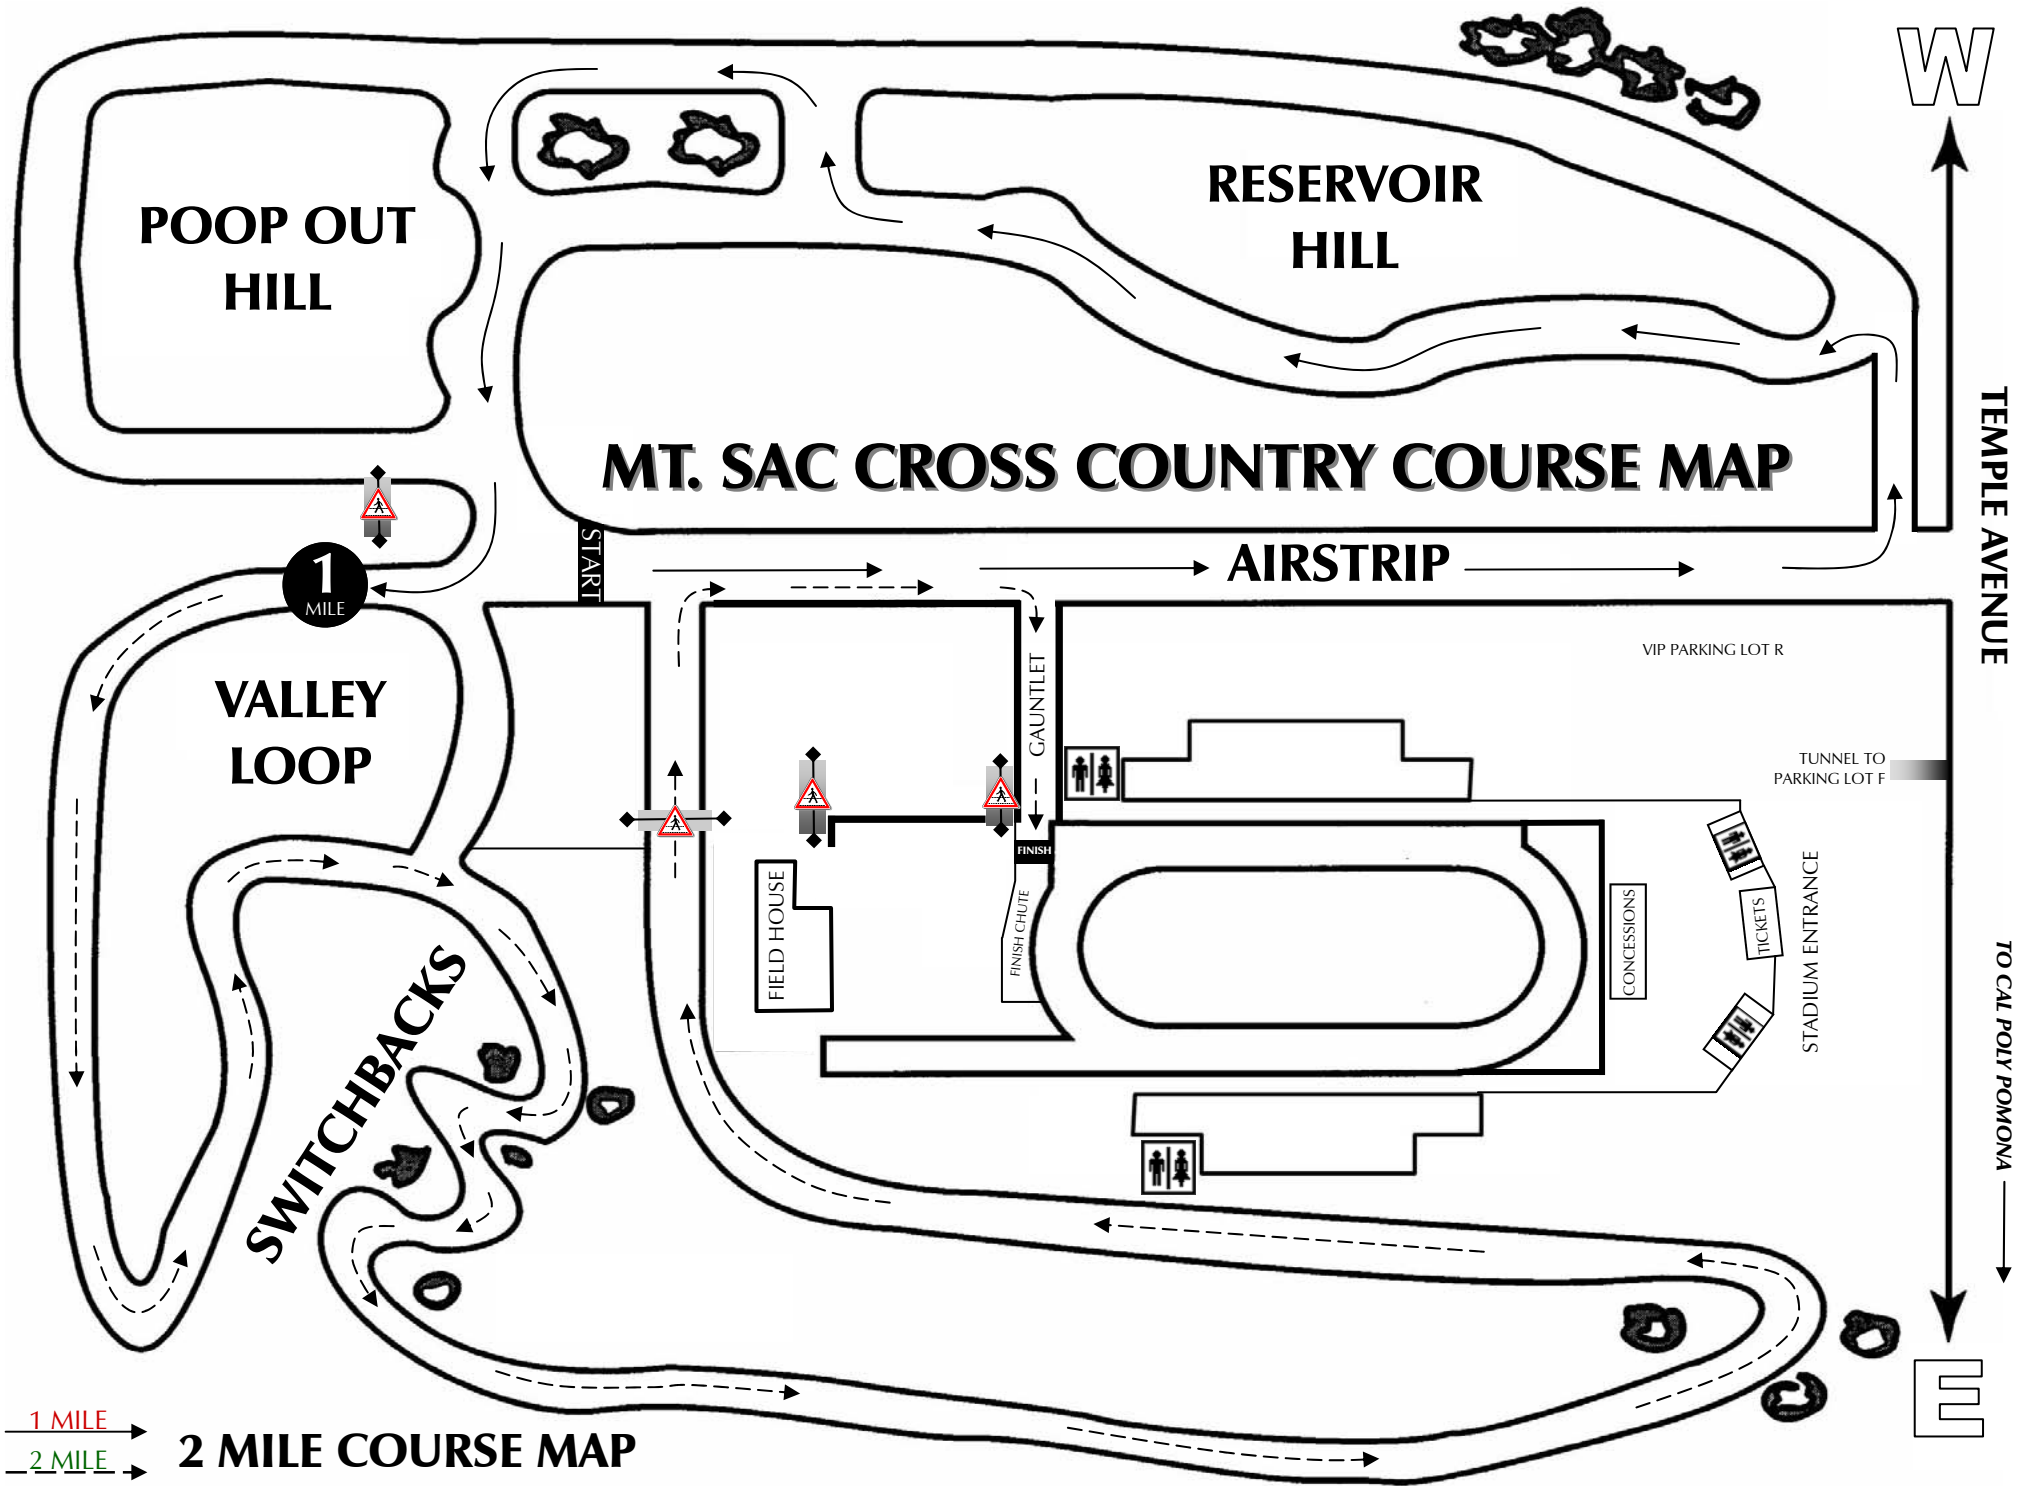

- 1 MILE →
- 2 MILE →
- 3 MILE →

3 MILE COURSE MAP
Airstrip Start

W

TEMPLE AVENUE

TO CAL POLY POMONA

E

- 1 MILE
- 2 MILE
- 3 MILE

2.25 MILE COURSE MAP
 Airstrip Start - High School Heat Course

3 MILE COURSE MAP
Grass Start

- 1 MILE (solid red line)
- 2 MILE (dotted green line)
- 3 MILE (dashed blue line)
- 4 MILE (dash-dot black line)

4 MILE COURSE MAP
Airstrip Start

4 MILE COURSE MAP
Grass Start

MT. SAC CROSS COUNTRY COURSE MAP

2 MILE COURSE MAP
6th, 7th and 8th Grade

1 MILE
2 MILE

W

TEMPLE AVENUE

TO CAL POLY POMONA

E

POOP OUT HILL

FINISH

VIP PARKING LOT R

TUNNEL TO PARKING LOT F

CONCESSIONS

TICKETS

STADIUM ENTRANCE

1.2 MILE COURSE MAP
5th Grade

.8 MILE COURSE MAP
3rd and 4th Grade