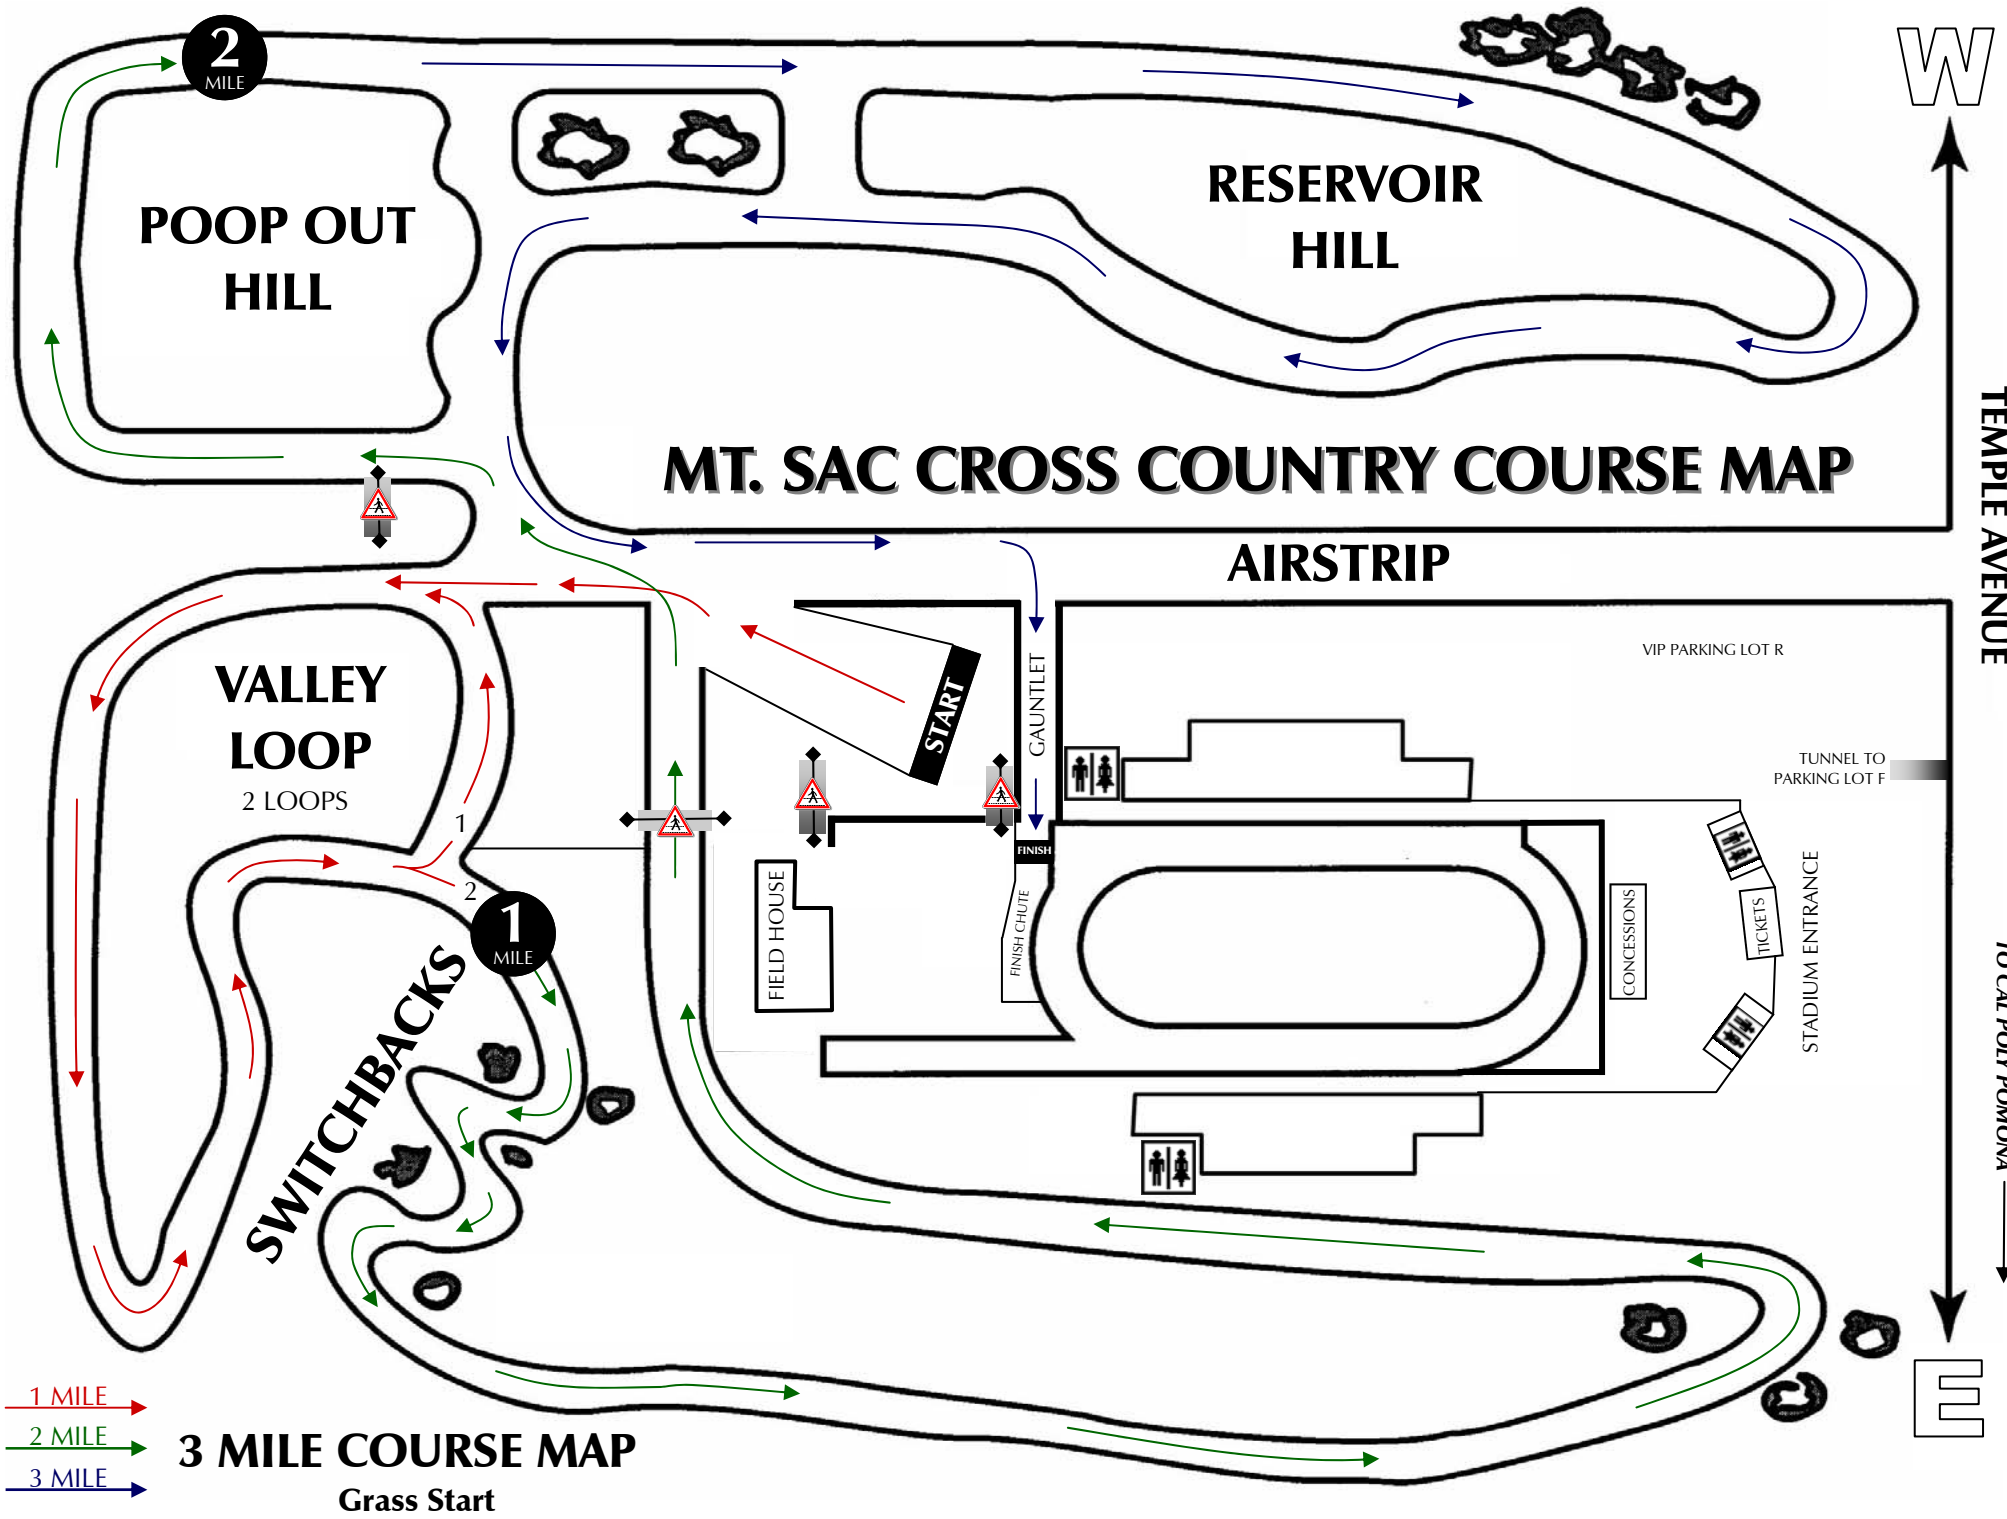

- 1 MILE →
- 2 MILE →
- 3 MILE →

3 MILE COURSE MAP
Airstrip Start

W

TEMPLE AVENUE

TO CAL POLY POMONA

E

- 1 MILE
- 2 MILE
- 3 MILE

2.25 MILE COURSE MAP
 Airstrip Start - High School Heat Course

3 MILE COURSE MAP
Grass Start

- 1 MILE (solid red line)
- 2 MILE (dotted green line)
- 3 MILE (dashed blue line)
- 4 MILE (dash-dot black line)

4 MILE COURSE MAP
Airstrip Start

4 MILE COURSE MAP
Grass Start

MT. SAC CROSS COUNTRY COURSE MAP

2 MILE COURSE MAP
6th, 7th and 8th Grade

1 MILE
2 MILE

W

TEMPLE AVENUE

TO CAL POLY POMONA

E

POOP OUT HILL

FINISH

VIP PARKING LOT R

TUNNEL TO PARKING LOT F

CONCESSIONS

TICKETS

STADIUM ENTRANCE

1.2 MILE COURSE MAP
5th Grade

.8 MILE COURSE MAP
3rd and 4th Grade