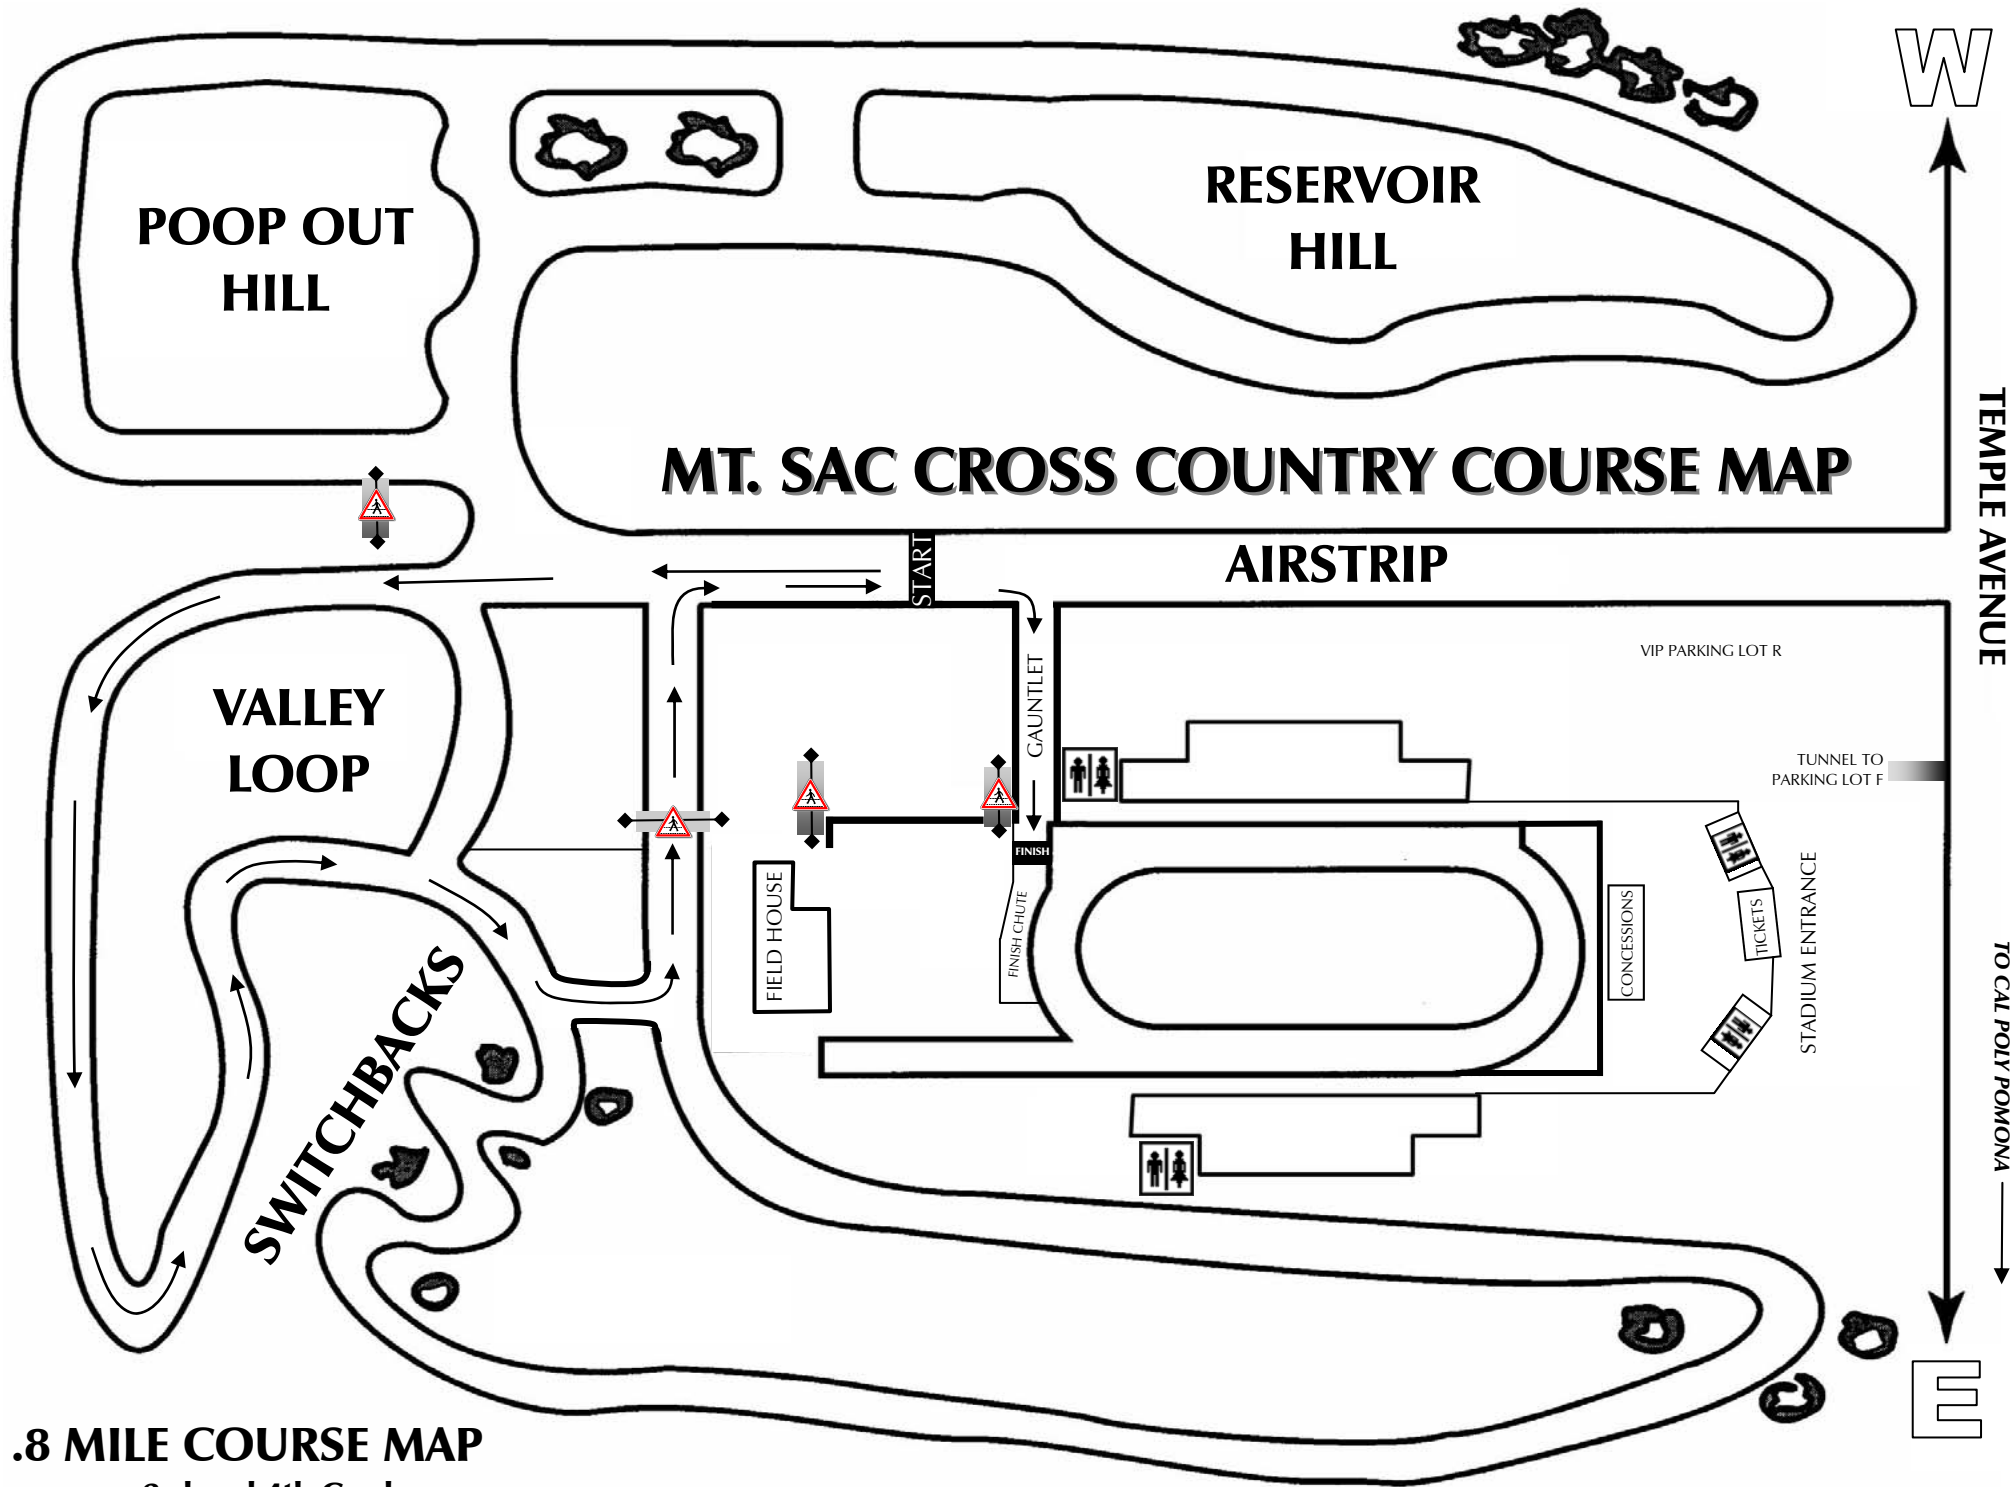

- 1 MILE →
- 2 MILE →
- 3 MILE →

3 MILE COURSE MAP
Airstrip Start

W

TEMPLE AVENUE

TO CAL POLY POMONA

E

- 1 MILE
- 2 MILE
- 3 MILE

2.25 MILE COURSE MAP
 Airstrip Start - High School Heat Course

3 MILE COURSE MAP
Grass Start

- 1 MILE (solid red line)
- 2 MILE (dotted green line)
- 3 MILE (dashed blue line)
- 4 MILE (dash-dot black line)

4 MILE COURSE MAP
Airstrip Start

4 MILE COURSE MAP
Grass Start

RESERVOIR HILL

VALLEY LOOP

SWITCHBACKS

START

AIRSTRIP

FIELD HOUSE

FINISH CHUTE

GAUNTLET

FINISH

VIP PARKING LOT R

TUNNEL TO PARKING LOT F

CONCESSIONS

TICKETS

STADIUM ENTRANCE

1.2 MILE COURSE MAP
5th Grade

.8 MILE COURSE MAP
3rd and 4th Grade