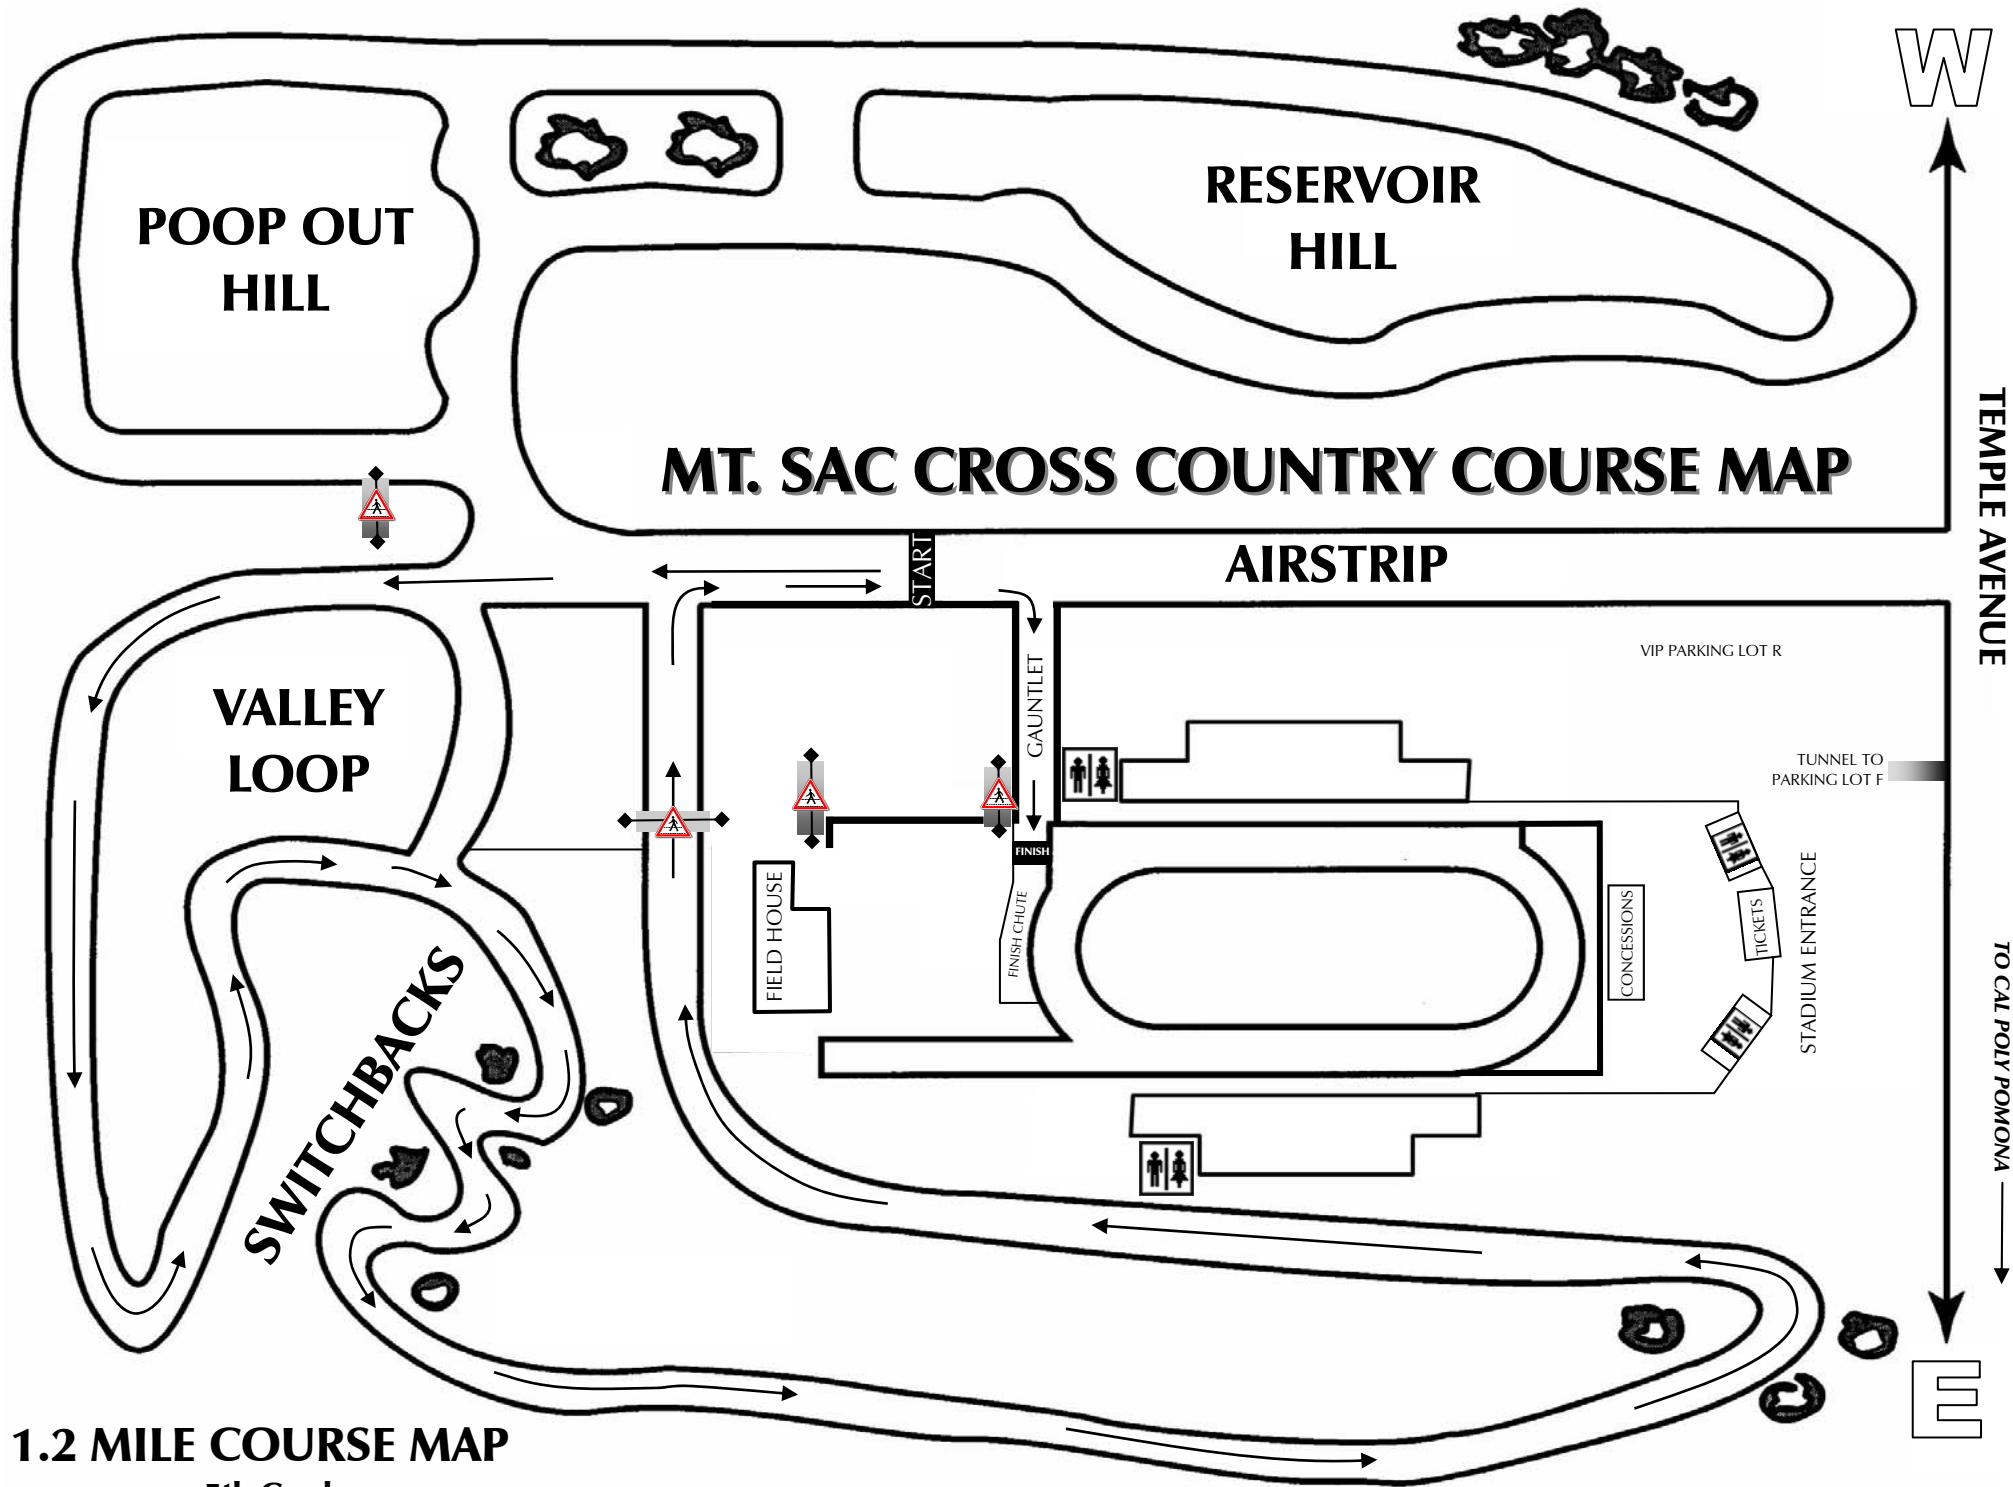

3 MILE COURSE MAP
Grass Start

- 1 MILE (solid red line)
- 2 MILE (dotted green line)
- 3 MILE (dashed blue line)
- 4 MILE (dash-dot black line)

4 MILE COURSE MAP
Airstrip Start

4 MILE COURSE MAP
Grass Start

MT. SAC CROSS COUNTRY COURSE MAP

2 MILE COURSE MAP
6th, 7th and 8th Grade

1 MILE
2 MILE

W

TEMPLE AVENUE

TO CAL POLY POMONA

E

POOP OUT HILL

RESERVOIR HILL

VALLEY LOOP

SWITCHBACKS

START

AIRSTRIP

FIELD HOUSE

FINISH CHUTE

GAUNTLET

FINISH

VIP PARKING LOT R

TUNNEL TO PARKING LOT F

CONCESSIONS

TICKETS

STADIUM ENTRANCE

1.2 MILE COURSE MAP
5th Grade

.8 MILE COURSE MAP
3rd and 4th Grade