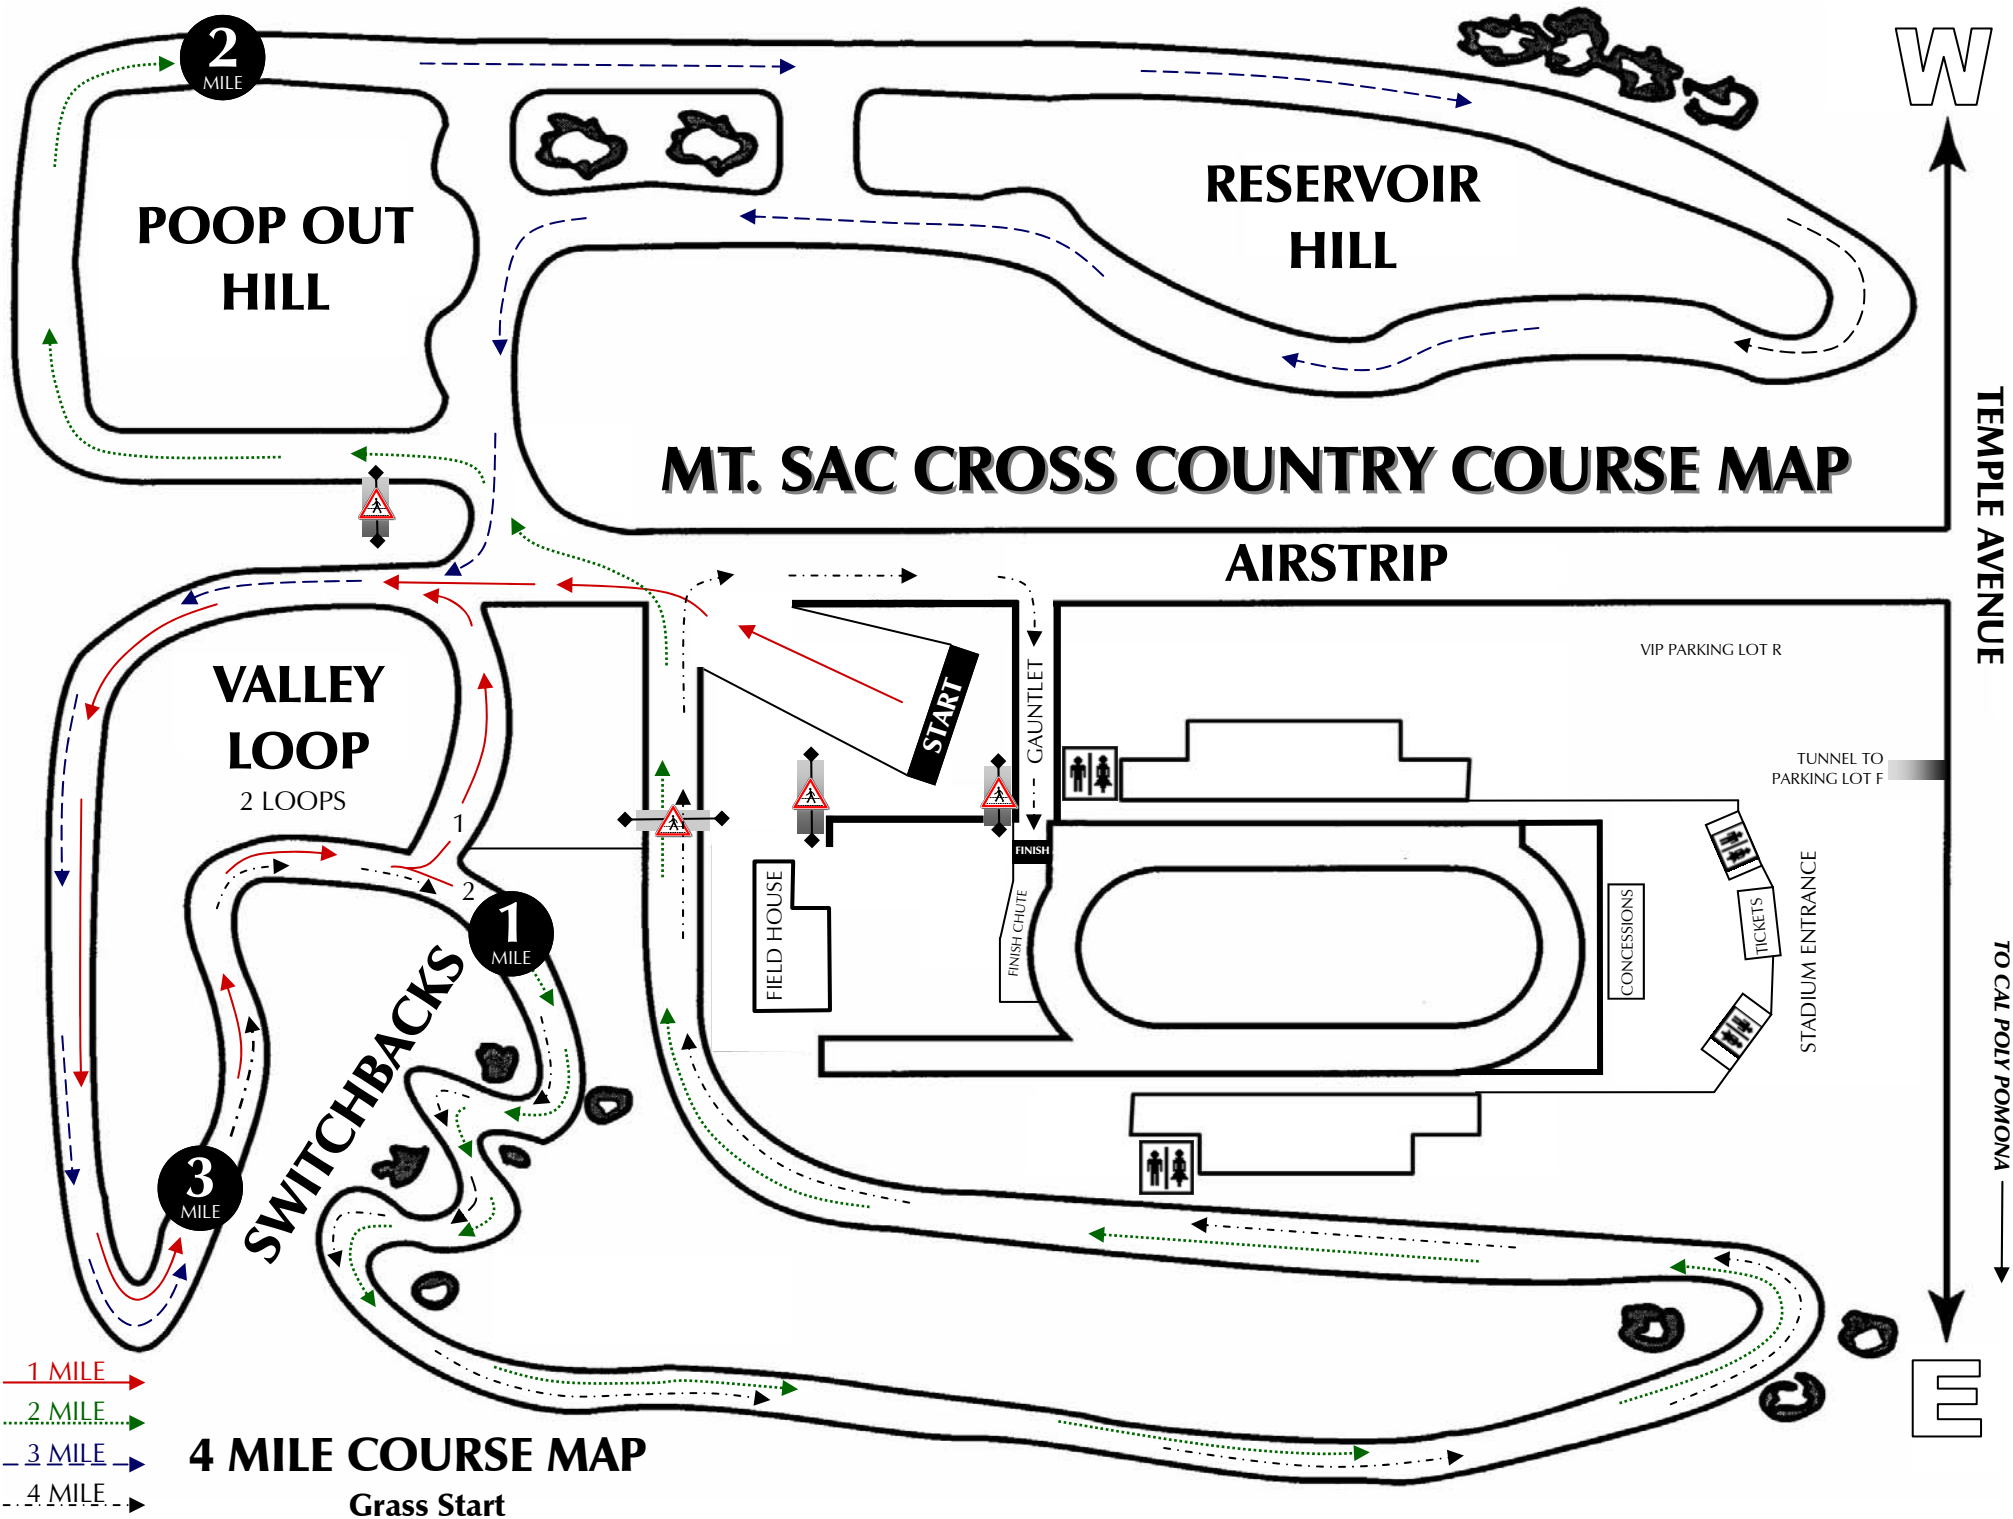

- 1 MILE →
- 2 MILE →
- 3 MILE →

3 MILE COURSE MAP
Airstrip Start

W

TEMPLE AVENUE

TO CAL POLY POMONA

E

- 1 MILE
- 2 MILE
- 3 MILE

2.25 MILE COURSE MAP
 Airstrip Start - High School Heat Course

3 MILE COURSE MAP
Grass Start

- 1 MILE (solid red line)
- 2 MILE (dotted green line)
- 3 MILE (dashed blue line)
- 4 MILE (dash-dot black line)

4 MILE COURSE MAP
Airstrip Start

4 MILE COURSE MAP
Grass Start

MT. SAC CROSS COUNTRY COURSE MAP

2 MILE COURSE MAP
6th, 7th and 8th Grade

1 MILE
2 MILE

W

TEMPLE AVENUE

TO CAL POLY POMONA

E

POOP OUT HILL

FINISH

VIP PARKING LOT R

TUNNEL TO PARKING LOT F

CONCESSIONS

TICKETS

STADIUM ENTRANCE

1.2 MILE COURSE MAP
5th Grade

.8 MILE COURSE MAP
3rd and 4th Grade